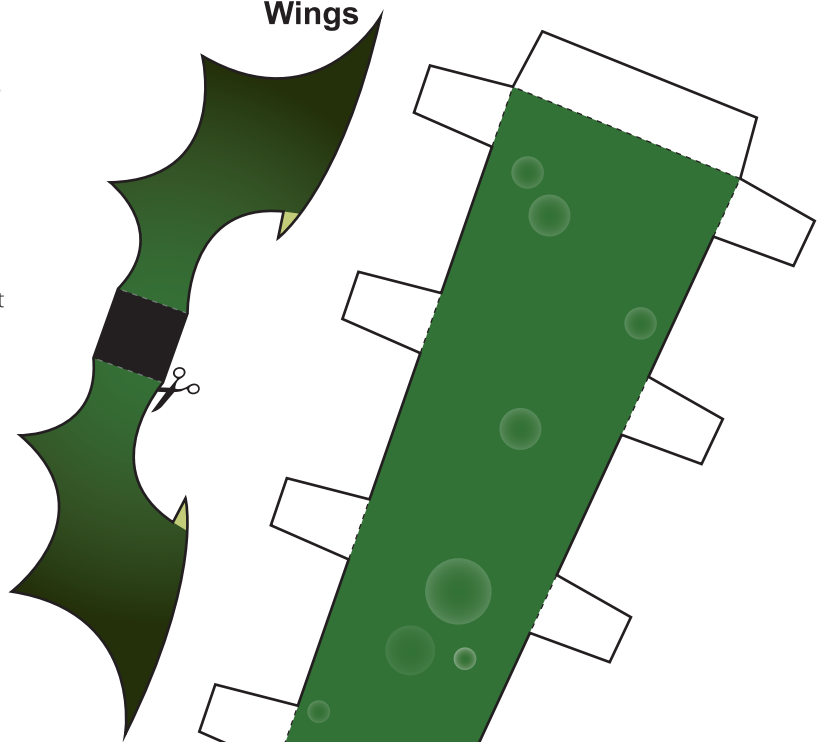

Cthulhu

King of R'lyeh

Warning:

For the artistic, or other sensitive types, this heathen idol may prove too disturbing to have openly displayed as, in truth, it can act as a kind of conduit for communication to the great and horrible Cthulhu, the iconic monster from H. P. Lovecraft's 1926 novel *The Call of Cthulhu*.

"Above these apparent hieroglyphics was a figure of evident pictorial intent, though its impressionistic execution forbade a very clear idea of its nature. It seemed to be a sort of a monster, or symbol representing a monster, of a form which only a diseased fancy could conceive."

The Call of Cthulhu – H. P. Lovecraft

Wings

Head