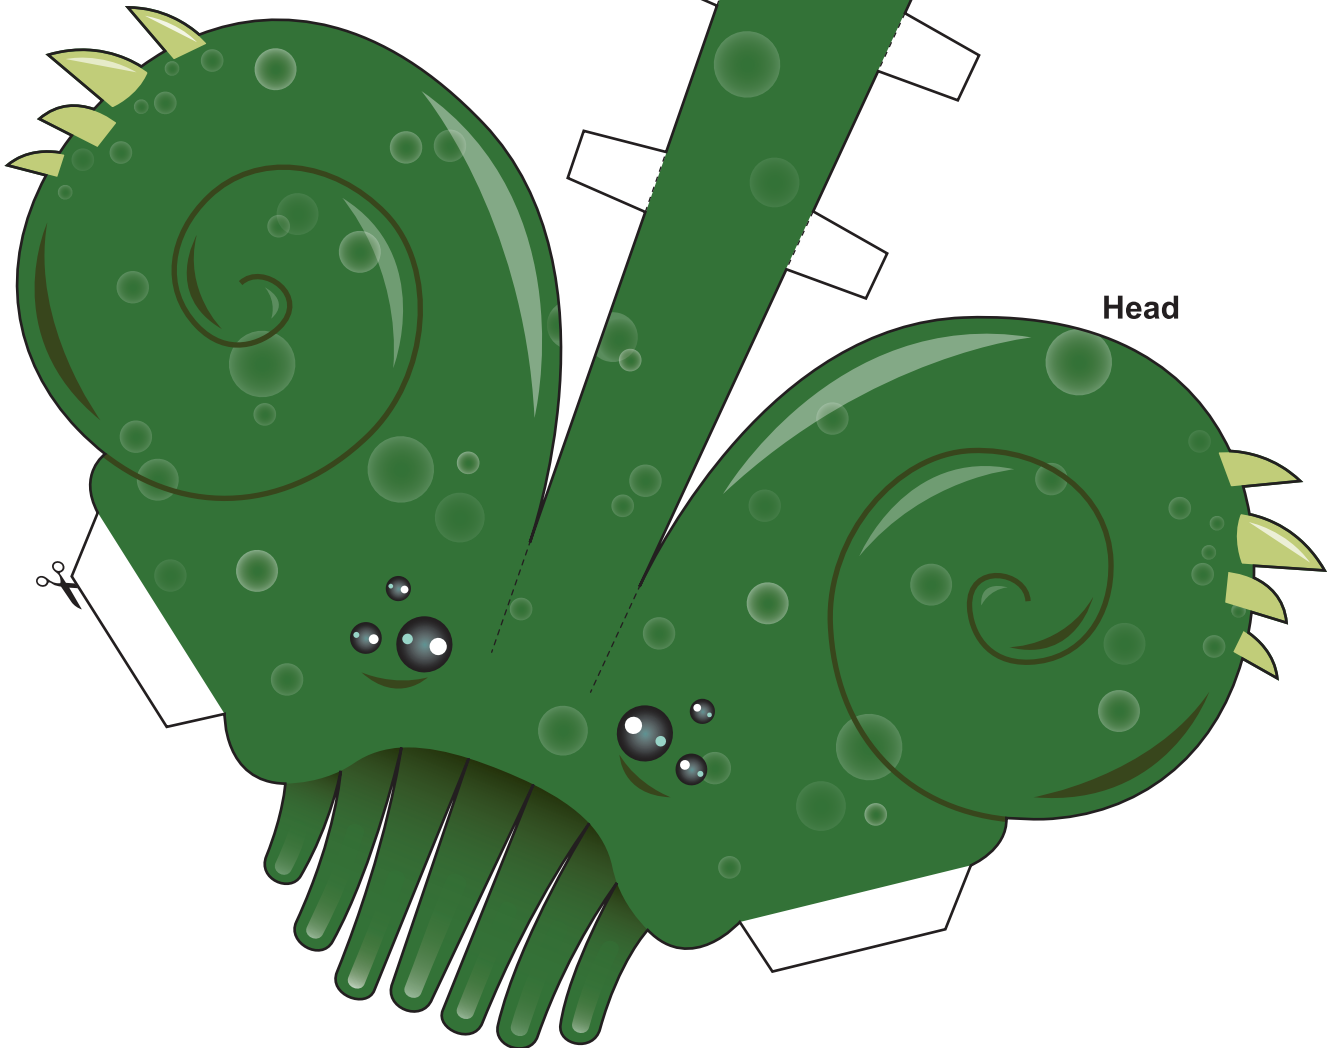

Cthulhu

King of R'lyeh

Warning:

For the artistic, or other sensitive types, this heathen idol may prove too disturbing to have openly displayed as, in truth, it can act as a kind of conduit for communication to the great and horrible Cthulhu, the iconic monster from H. P. Lovecraft's 1926 novel *The Call of Cthulhu*.

"Above these apparent hieroglyphics was a figure of evident pictorial intent, though its impressionistic execution forbade a very clear idea of its nature. It seemed to be a sort of a monster, or symbol representing a monster, of a form which only a diseased fancy could conceive."

The Call of Cthulhu – H. P. Lovecraft

Wings

Head